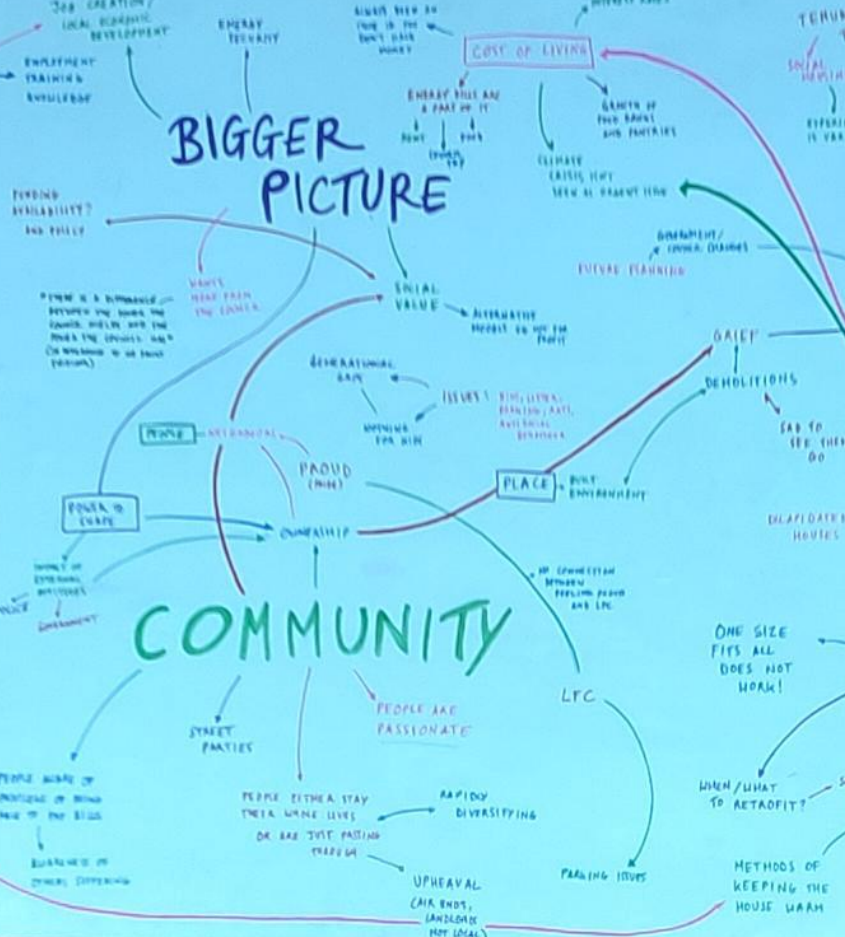

late 20s, former resident of Everton

WHAT WE FOUND:

ENERGY

BIGGER PICTURE

HOUSING

RETROFIT

COMMUNITY

HEALTH

Home Baked Community Land Trust

Oakfield Terrace

https://www.youtube.com/watch?v=H1_P4IGJx-o&t=853s

Home Baked Community Land Trust

Liverpool 'Future Homes LCR' project
www.liverpoolcityregion-ca.gov.uk/news